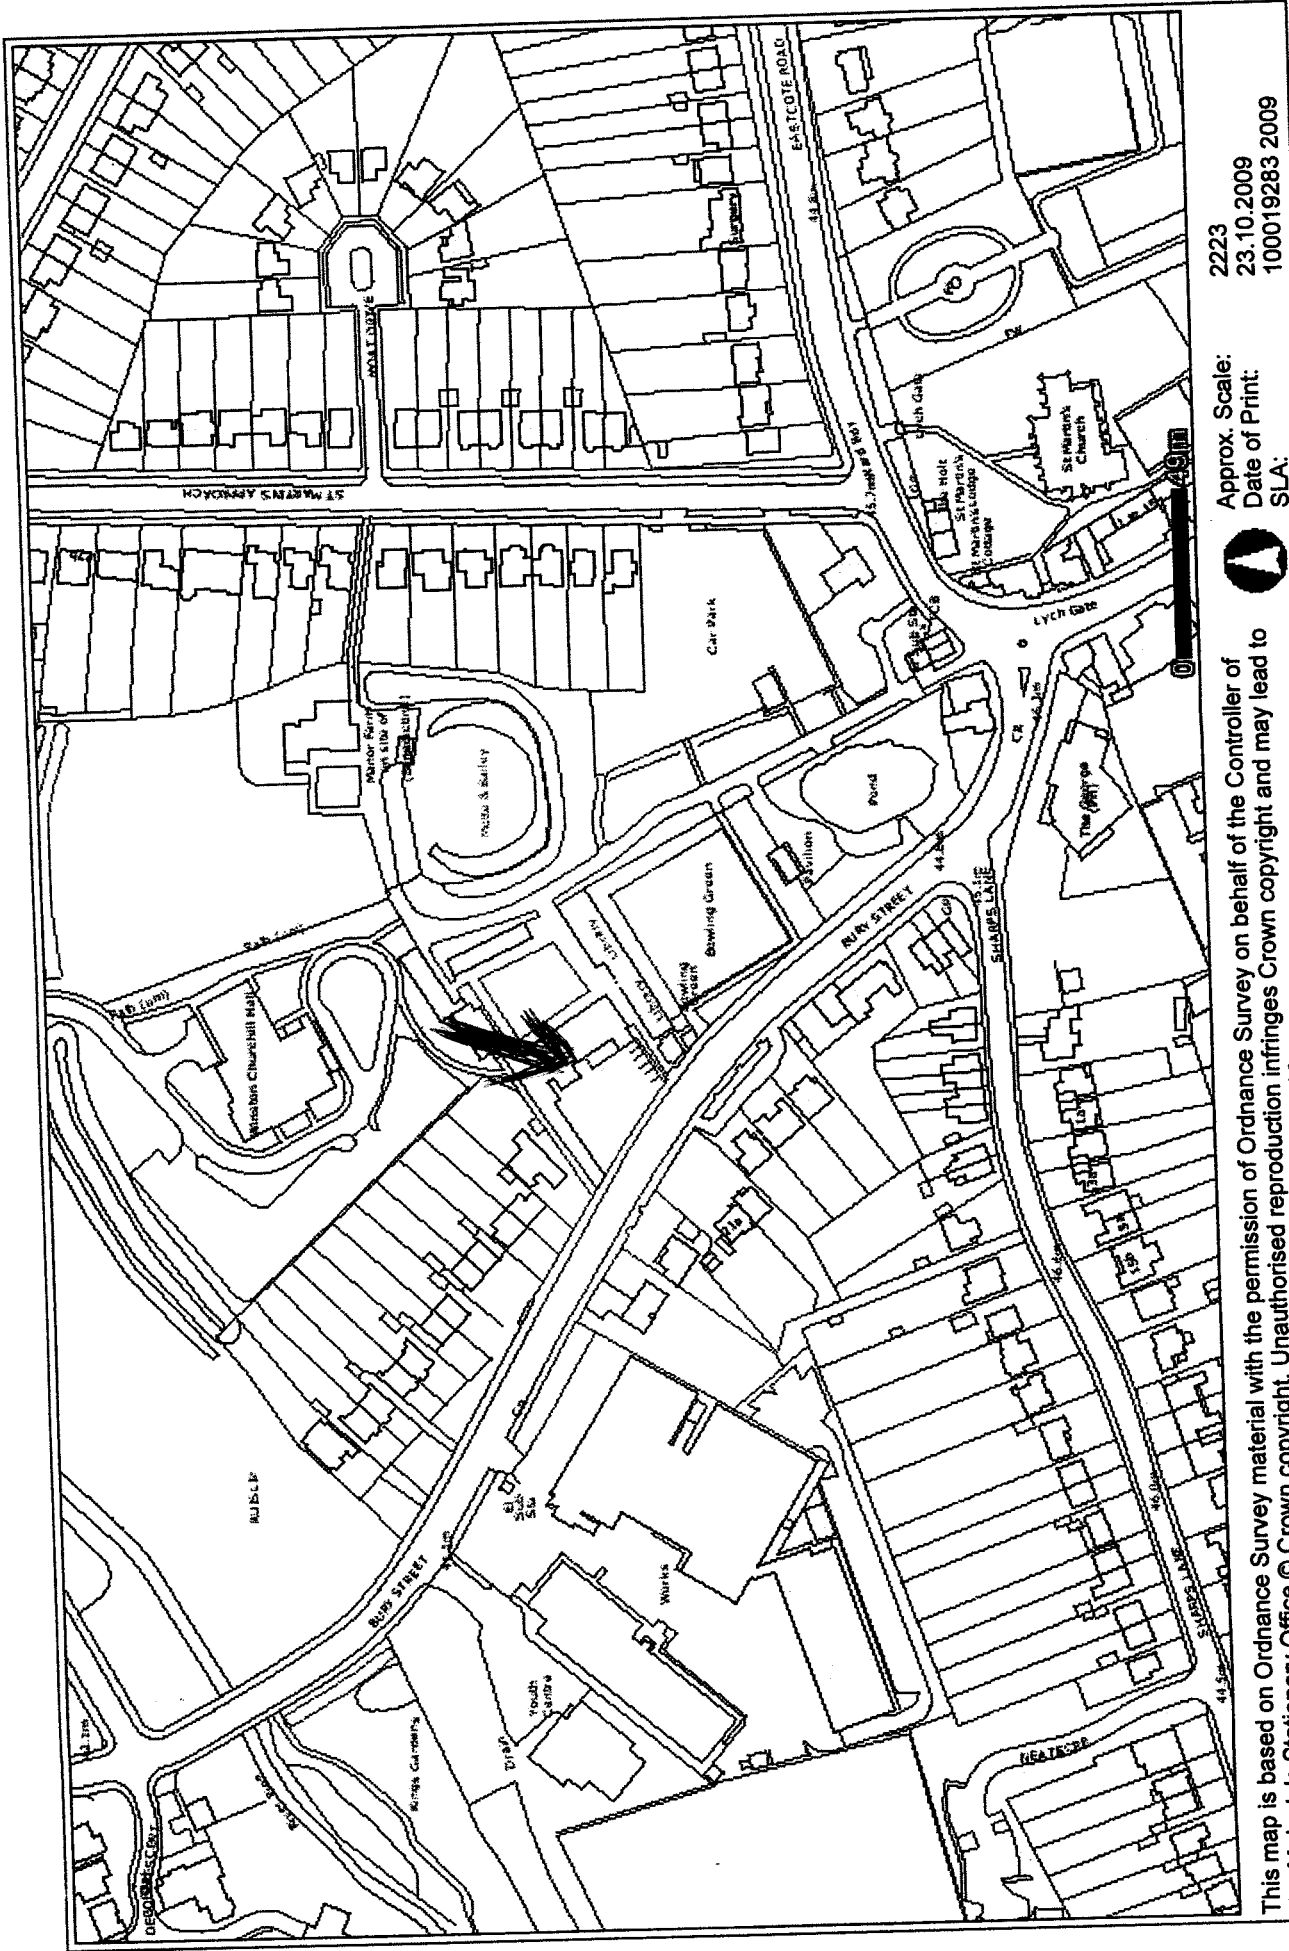

Map Print Layout

Approx. Scale: 2223
 Date of Print: 23.10.2009
 SLA: 100019283 2009

This map is based on Ordnance Survey material with the permission of Ordnance Survey on behalf of the Controller of Her Majesty's Stationery Office © Crown copyright. Unauthorised reproduction infringes Crown copyright and may lead to prosecution or civil proceedings. London Borough of Hillingdon 100019283 2009